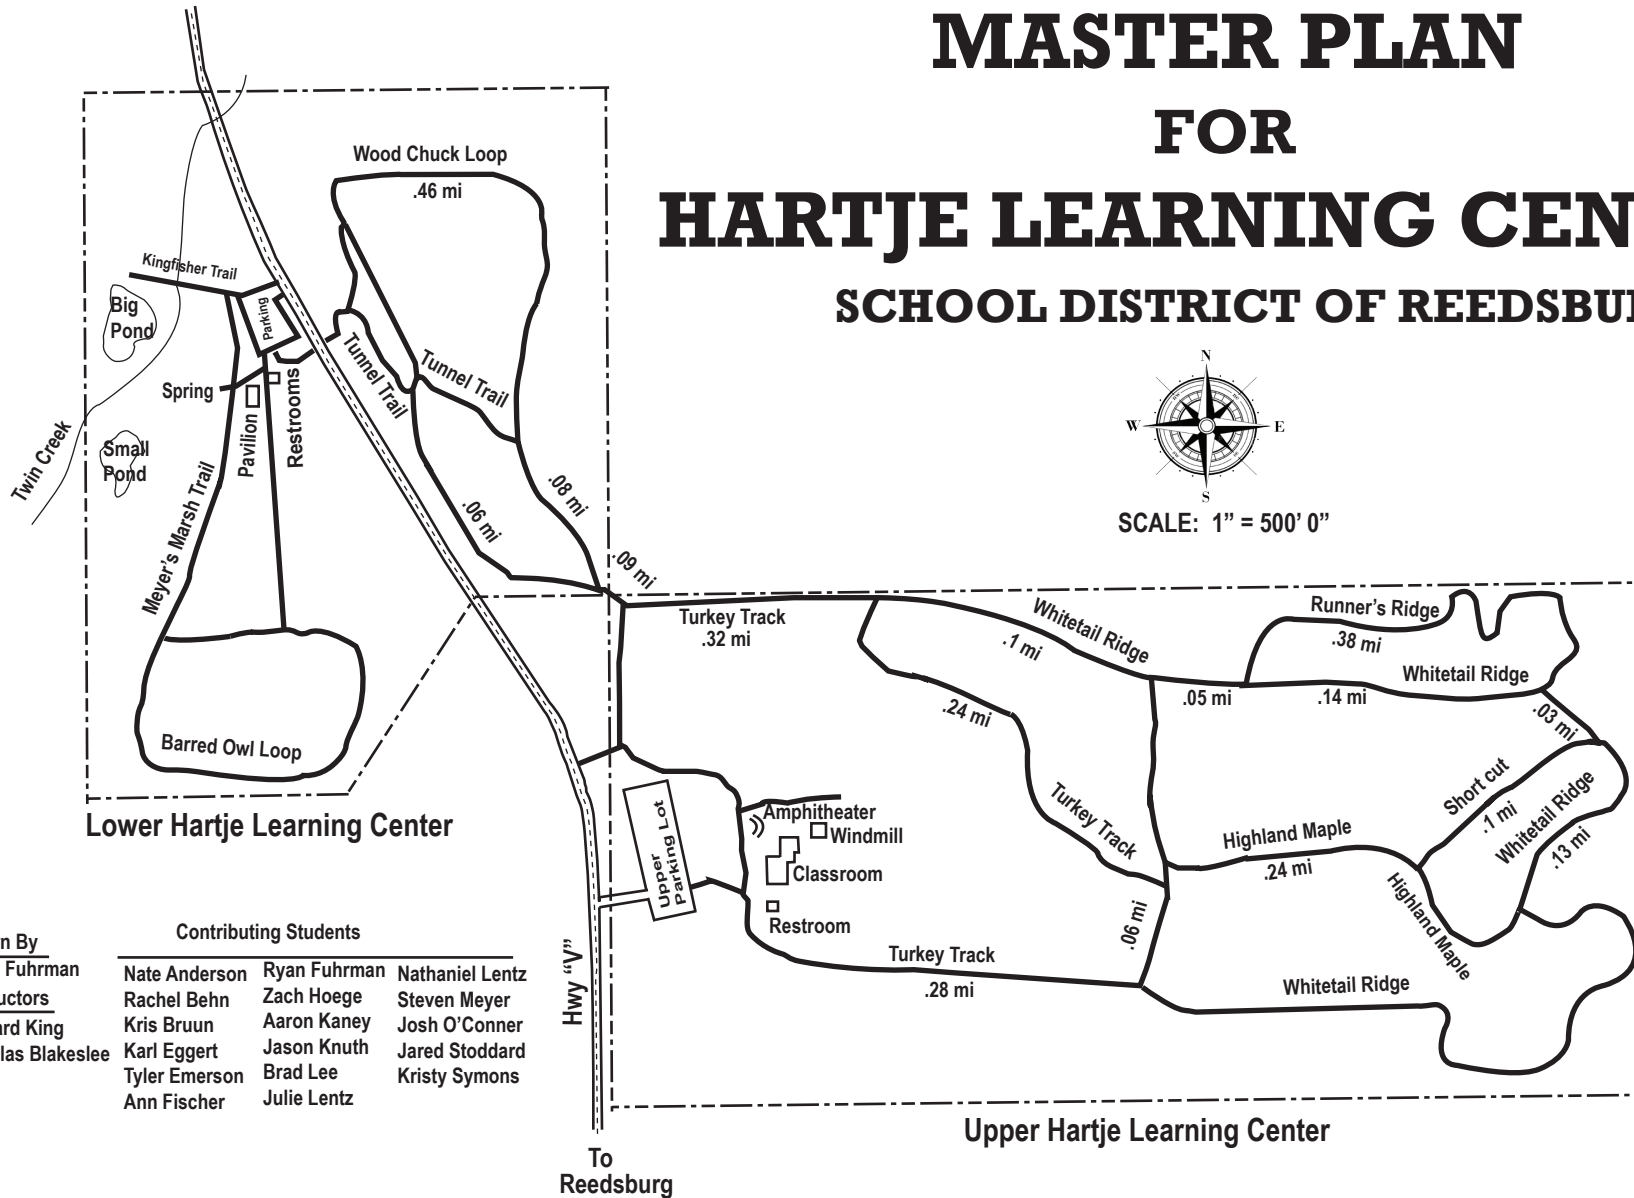

MASTER PLAN FOR HARTJE LEARNING CENTER SCHOOL DISTRICT OF REEDSBURG

SCALE: 1" = 500' 0"

Lower Hartje Learning Center

Upper Hartje Learning Center

Drawn By
Ryan Fuhrman
Instructors
Richard King
Douglas Blakeslee